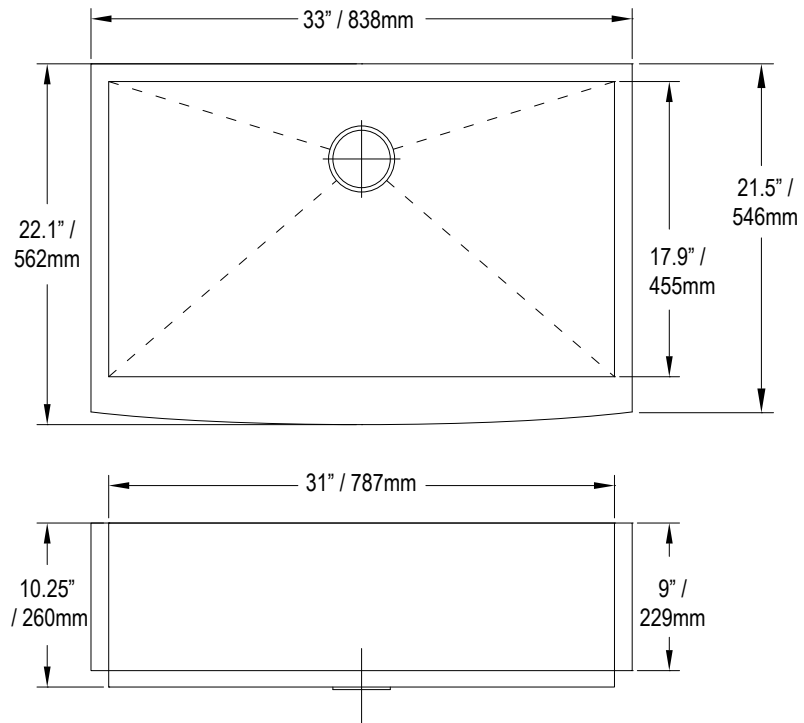

VALLEY⁺

SAPR3320C

Apron SINGLE BOWL

Affordable Luxury

BRAND:
VALLEY

PRODUCT INFO:
Apron SINGLE BOWL

FEATURES:
_ Handcrafted from a panel of stainless steel
_ T-304 stainless steel, 16 guage
_ StoneGuard Undercoated over rubber pad
_ Offset drain, 3 1/2" (89mm) drain opening

FINISH:
All Satin

MINIMUM CABINET SIZE:
36" / 914mm

DIMENSIONS:
31" x 17.9" x 9" / 787mm x 455mm x 229mm bowl
33" x 22.1" x 10.25" / 838mm x 562mm x 260mm deep

Customer Service Call
Toll Free: 1.877.398.8827
Web Site: www.valleyacrylic.com
Email: purchasing@valleyacrylic.com
Fax: 604.820.0124

All Measurements: +/- 5 mm
(Diagram not to scale)
Complies with CSA Standards